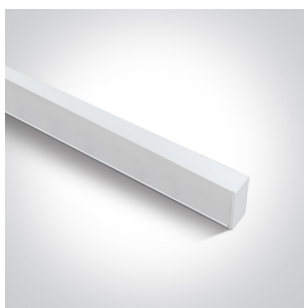

Related items

38150E/W

Physical Specification

Item Group	11 Office & Kitchen
Family	LED Linear Profiles Medium size
Order Code	38150A/W/C
Colour	White
Material	Aluminium
Shape	Rectangular
Length	1200mm
Width	35mm
Height	70mm
Surface Ceiling	Yes
Suspended Ceiling	Yes
Indoor	Yes
Adjustable	No

Electrical Characteristics

Gear	Built In
Fitting + Driver	
Input Voltage	220-240V
50 Hz	Yes
60 Hz	Yes
Safety Class	
Power(Watts)	40W
IP Rating	IP20